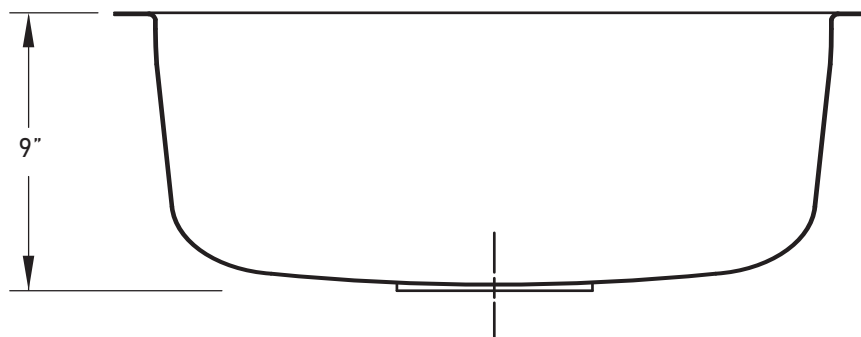

DIMENSIONS/TECHNICAL DATA

Undermount - Single Bowl Stainless Steel Sinks - S606

ATTENTION! Dimensions may vary by up to $\frac{3}{8}''$. It is highly recommended to pull all dimensions of actual model for installation and measuring purposes.