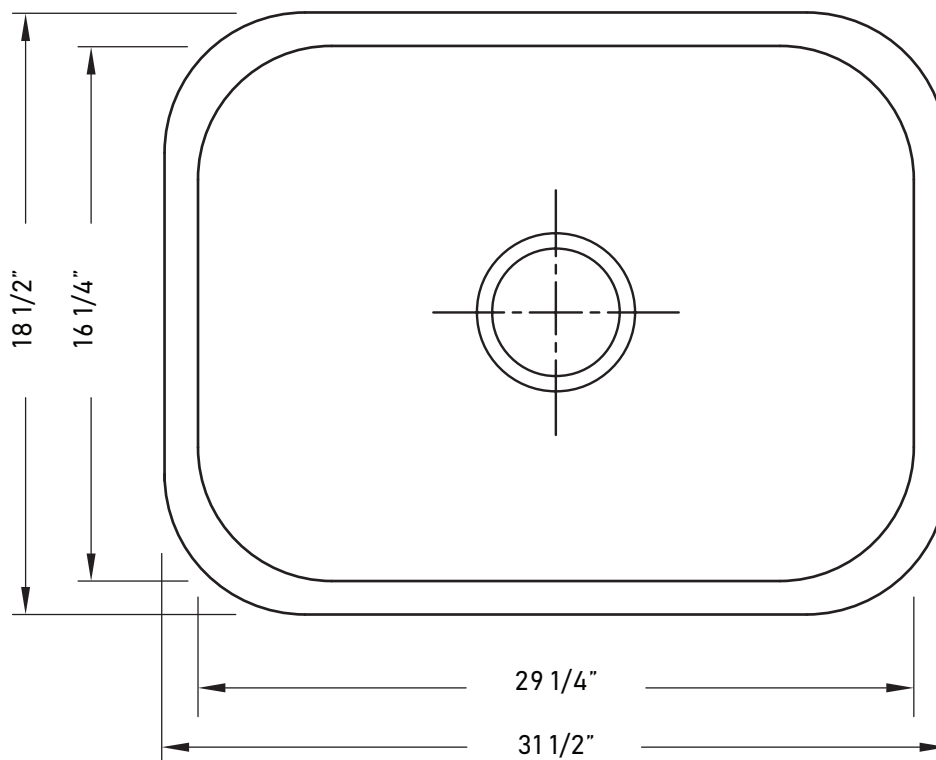

DIMENSIONS/TECHNICAL DATA

Undermount - Single Bowl Stainless Steel Sinks - S606

ATTENTION! Dimensions may vary by up to $\frac{3}{8}''$. It is highly recommended to pull all dimensions of actual model for installation and measuring purposes.